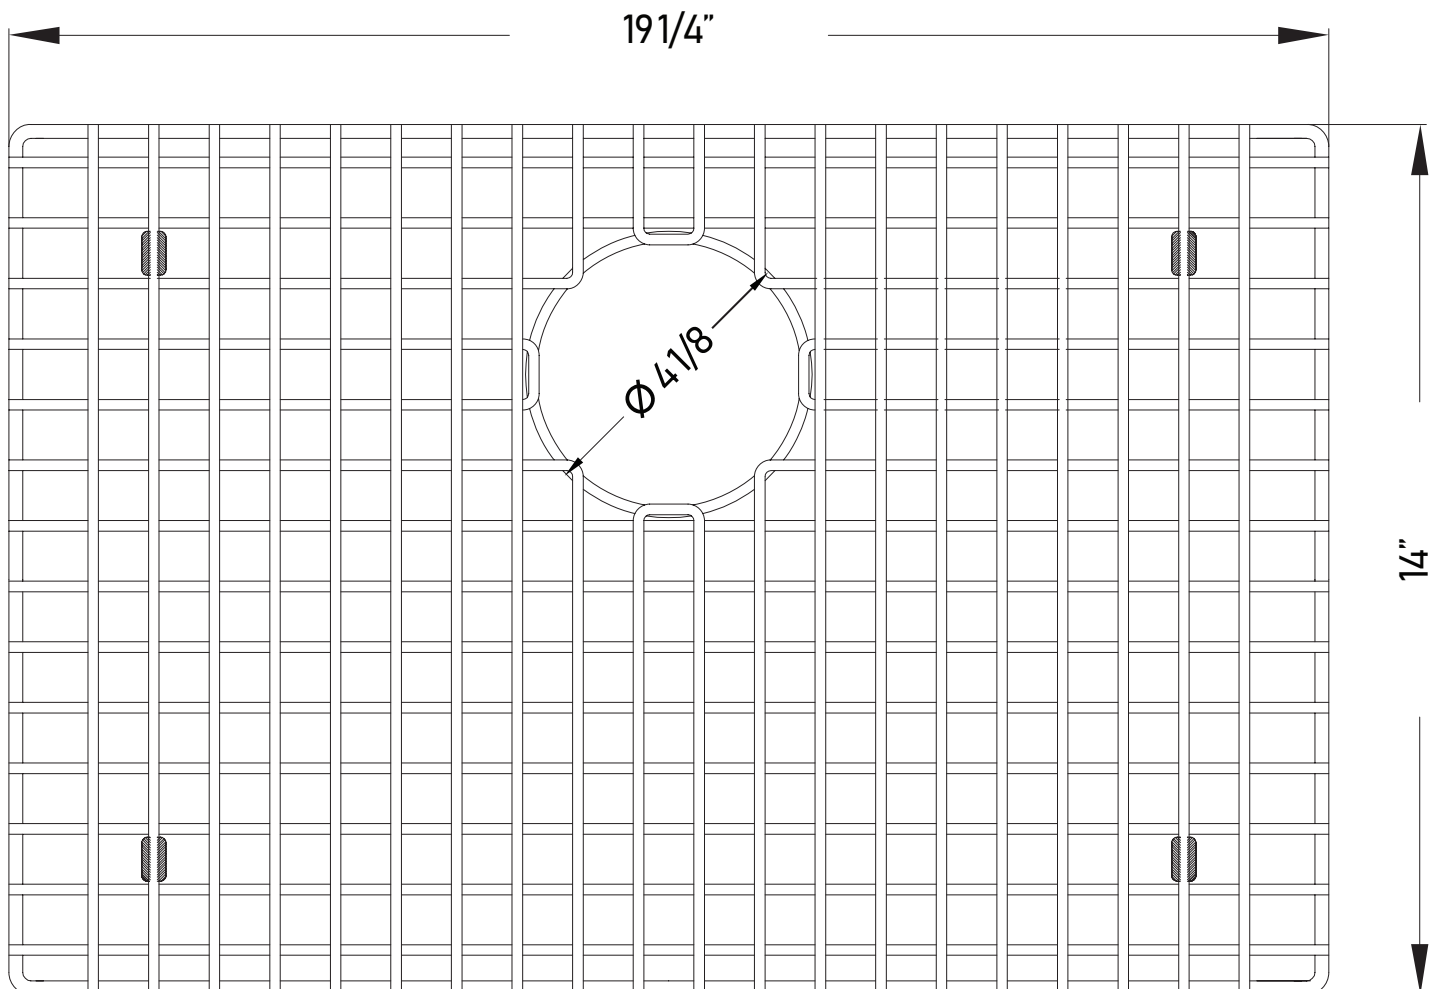

DIMENSIONS/TECHNICAL DATA

# Stainless Steel Grid

## Model# G603

Bottom Grid compatible for item #S603

**ATTENTION!** Dimensions may vary by up to 3/8". It is highly recommended to pull all dimensions of actual model for installation and measuring purposes.